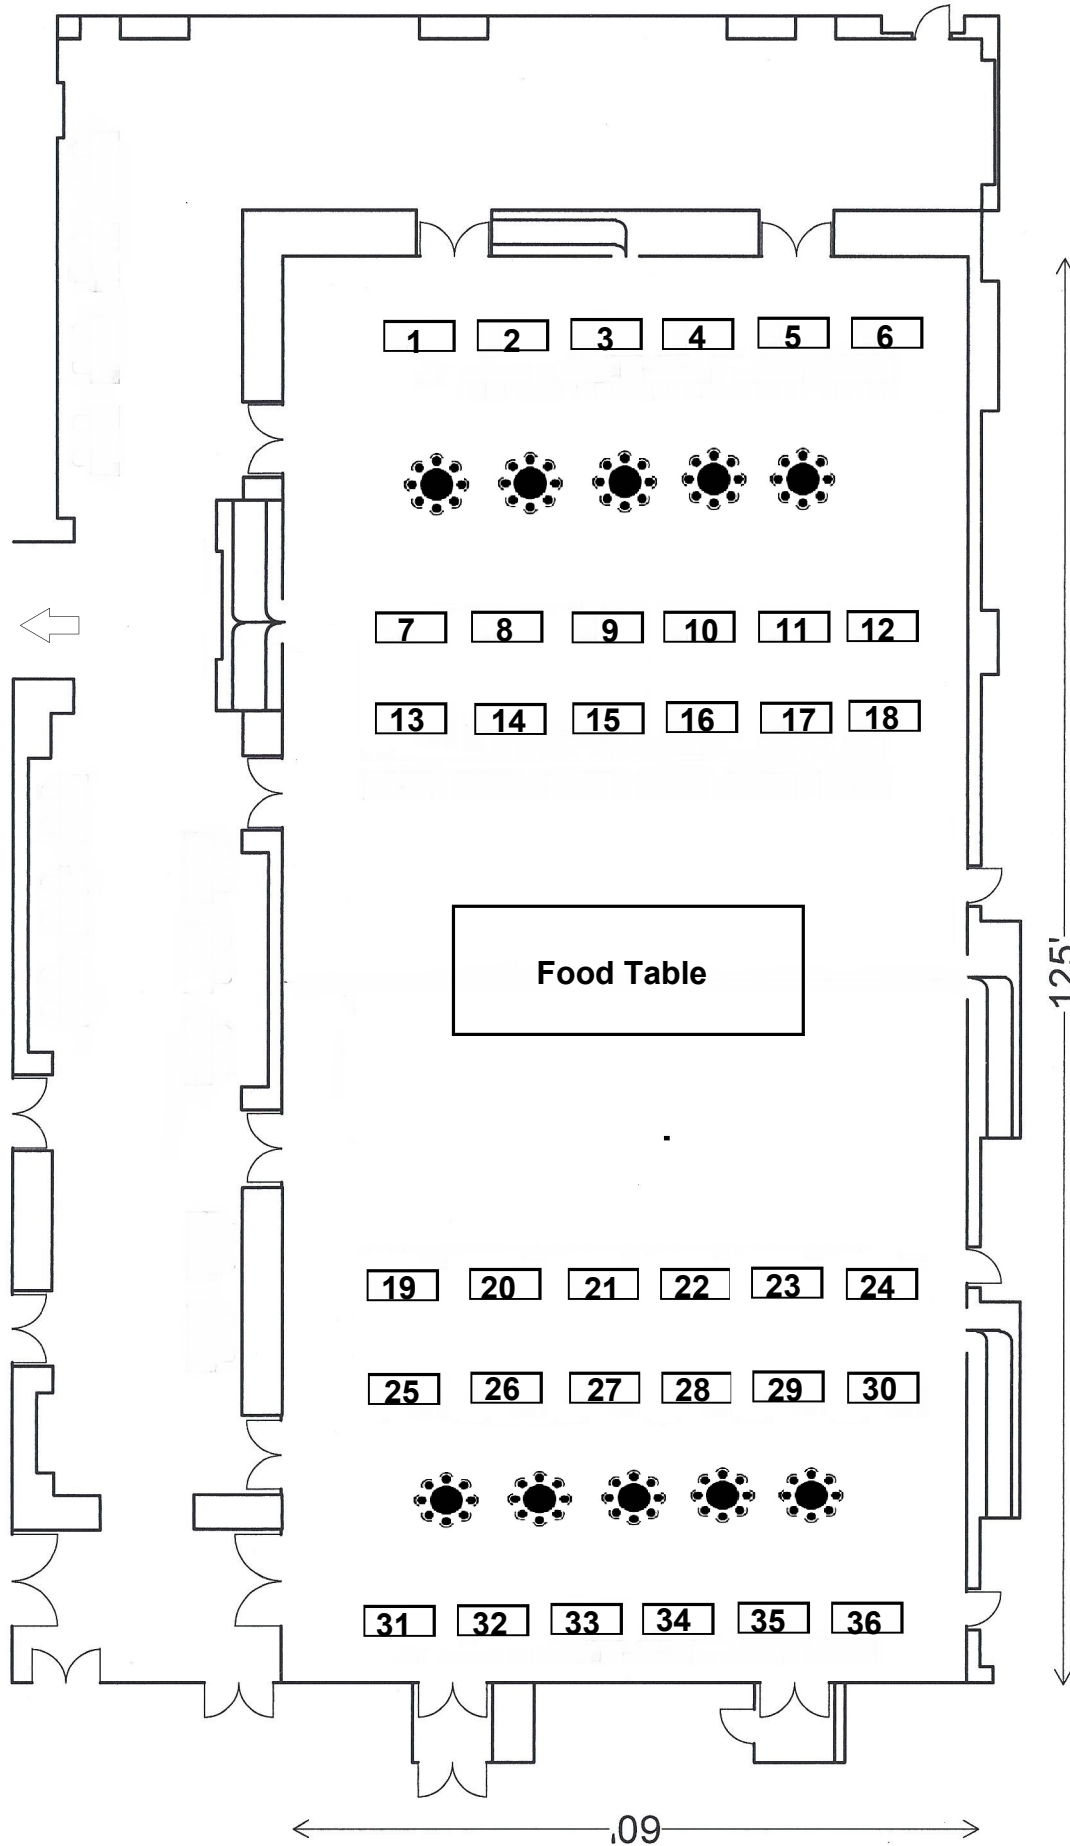

Exhibit Floor plan

Hallway to Convention
↑

Discovery Ballroom

125'

109'